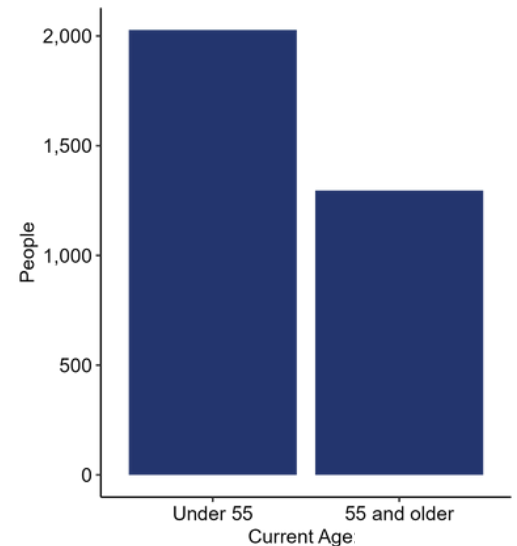

# Life Imprisonment in Missouri

As of 2024, there were **3,322** people in Missouri serving a life sentence, **14%** of the total prison population. This makes Missouri the **28th** highest ranked state by proportion of incarcerated people serving life sentences.

Black people make up **13%** of the population in Mississippi but **49%** of people serving life sentences.

**39%** of people serving life are **55 or older**.

Crime of Commitment: Homicide Sex-Related Offense Other Violent Crime Nonviolent Crime Other

\*Data Note: Virtual Life is defined as a sentence of 50 years or more. This data was first collected in 2016. Missouri also didn't provide data for age at offense