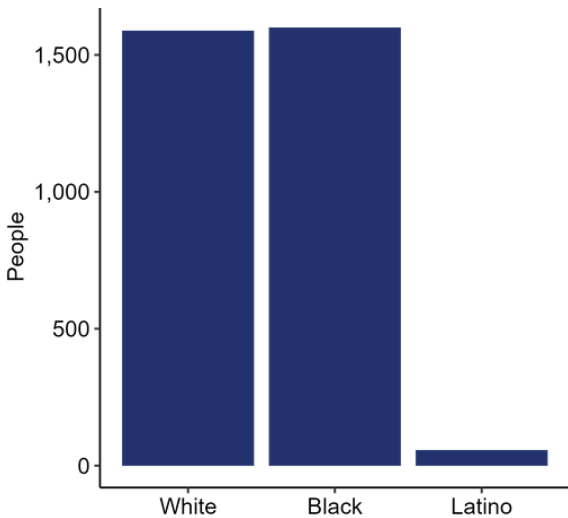

# Life Imprisonment in Missouri

As of 2024, there were **3,322** people in Missouri serving a life sentence, **14%** of the total prison population. This makes Missouri the **28th** highest ranked state by proportion of incarcerated people serving life sentences.

Black people make up **13%** of the population in Mississippi but **49%** of people serving life sentences.

**39%** of people serving life are **55 or older**.

Crime of Commitment: Homicide Sex-Related Offense Other Violent Crime Nonviolent Crime Other

\*Data Note: Virtual Life is defined as a sentence of 50 years or more. This data was first collected in 2016. Missouri also didn't provide data for age at offense