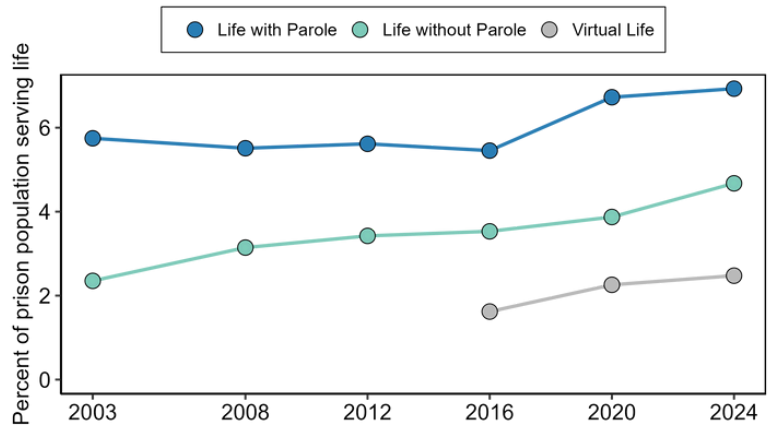

# Life Imprisonment in Missouri

As of 2024, there were **3,322** people in Missouri serving a life sentence, **14%** of the total prison population. This makes Missouri the **28th** highest ranked state by proportion of incarcerated people serving life sentences.

Black people make up **13%** of the population in Mississippi but **49%** of people serving life sentences.

**39%** of people serving life are **55 or older**.

Crime of Commitment: Homicide Sex-Related Offense Other Violent Crime Nonviolent Crime Other

\*Data Note: Virtual Life is defined as a sentence of 50 years or more. This data was first collected in 2016. Missouri also didn't provide data for age at offense