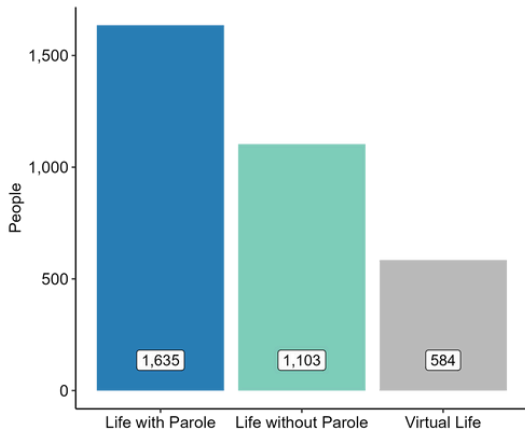

# Life Imprisonment in Missouri

As of 2024, there were **3,322** people in Missouri serving a life sentence, **14%** of the total prison population. This makes Missouri the **28th** highest ranked state by proportion of incarcerated people serving life sentences.

Black people make up **13%** of the population in Mississippi but **49%** of people serving life sentences.

**39%** of people serving life are **55 or older**.

Crime of Commitment: Homicide Sex-Related Offense Other Violent Crime Nonviolent Crime Other

\*Data Note: Virtual Life is defined as a sentence of 50 years or more. This data was first collected in 2016. Missouri also didn't provide data for age at offense